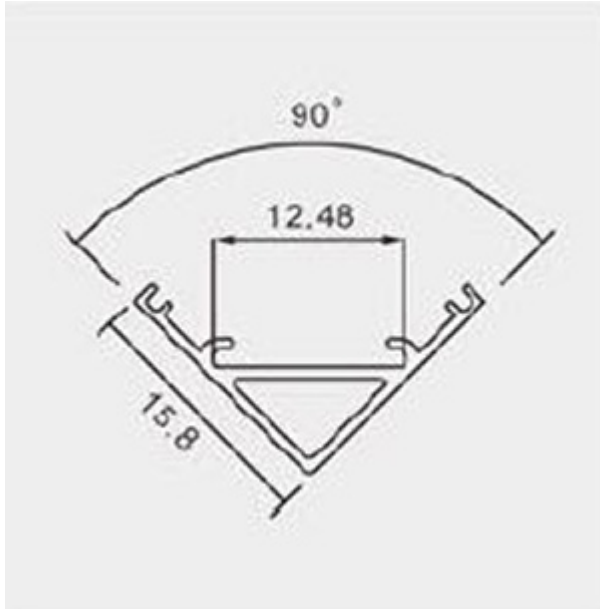

PRODUCT DATASHEET

2MTR CORNER ALUMINIUM PROFILE 45DEGREE, 12.4MM, FROSTY COVER, WHITE END CAPS, METAL CLIPS

SKU: PRF-CN12MM-2M

SPECIFICATION:

Length 1Mtr, 2Mtr

Categories: [Aluminium Profiles](#), [Led Strip & Modules](#)

Application- Very good for counters, displays, cabinets and wardrobes.

Available in 2mtr length.

SPECIFICATIONS:

2mtr Corner Aluminum Profile 45Degree, 12.4mm, Frosty Cover,

White End Caps, Metal Clips

<https://elekron.co.ke/product/2mtr-corner-aluminum-profile-45degree-12-4mm-frosty-cover-white-end-caps-metal-clips/>

PRODUCT DATASHEET

Enquire

2mtr Corner Aluminum Profile 45Degree, 12.4mm, Frosty Cover,

White End Caps, Metal Clips

<https://elekron.co.ke/product/2mtr-corner-aluminum-profile-45de>

[gree-12-4mm-frosty-cover-white-end-caps-metal-clips/](https://elekron.co.ke/product/2mtr-corner-aluminum-profile-45degree-12-4mm-frosty-cover-white-end-caps-metal-clips/)