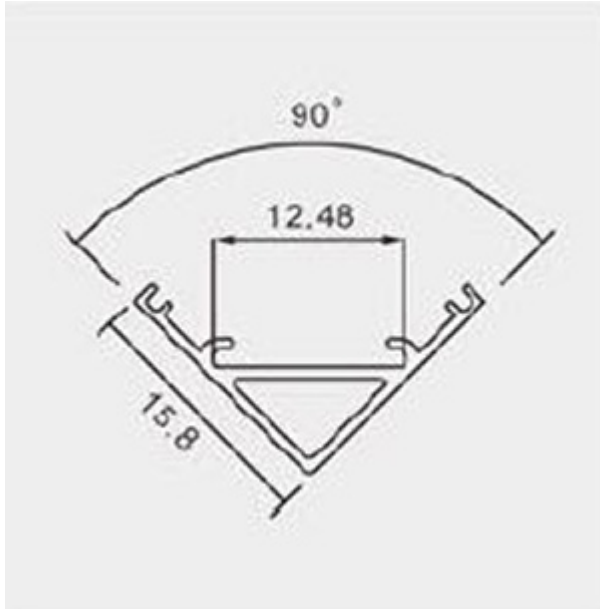

PRODUCT DATASHEET

2MTR CORNER ALUMINUM PROFILE 45DEGREE, 12.4MM, FROSTY COVER, WHITE END CAPS, METAL CLIPS

SKU: PRF-CN12MM-2M

SPECIFICATION:

Length 1Mtr, 2Mtr

Categories: [Aluminium Profiles](#), [Led Strip & Modules](#)

Application- Very good for counters, displays, cabinets and wardrobes.

Available in 2mtr length.

SPECIFICATIONS:

2mtr Corner Aluminum Profile 45Degree, 12.4mm, Frosty Cover,

White End Caps, Metal Clips

<https://elekron.co.ke/product/2mtr-corner-aluminum-profile-45degree-12-4mm-frosty-cover-white-end-caps-metal-clips/>

PRODUCT DATASHEET

Enquire

2mtr Corner Aluminum Profile 45Degree, 12.4mm, Frosty Cover,

White End Caps, Metal Clips

<https://elekron.co.ke/product/2mtr-corner-aluminum-profile-45de>

[gree-12-4mm-frosty-cover-white-end-caps-metal-clips/](https://elekron.co.ke/product/2mtr-corner-aluminum-profile-45degree-12-4mm-frosty-cover-white-end-caps-metal-clips/)