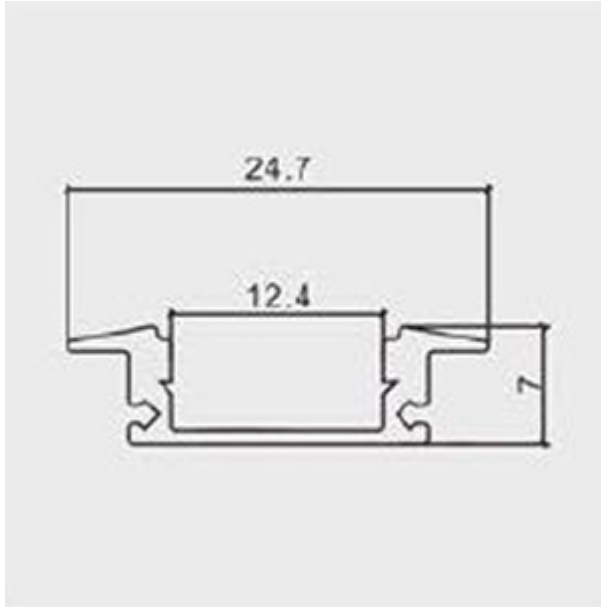

#### SPECIFICATION:

<b>Length</b>	2Mtr
<b>Body Type</b>	Aluminium

**Categories:** [Aluminium Profiles](#)

These 2mtr shallow recessed profiles are used to mount strip-lights into ceiling, walls, fluted panels, etc, as primary or decorative lighting, under counter displays, under cabinet lighting, wardrobe lighting, etc.

#### SPECIFICATIONS:

2mtr Recessed Aluminum Profile 12.4mm, Frosty Cover, White End Caps, Metal Clips

<https://elekron.co.ke/product/2mtr-recessed-aluminum-profile-12-4mm-frosty-cover-white-end-caps-metal-clips/>

## PRODUCT DATASHEET

Enquire

---

2mtr Recessed Aluminum Profile 12.4mm, Frosty Cover, White End

Caps, Metal Clips

<https://elekron.co.ke/product/2mtr-recessed-aluminum-profile-12-4mm-frosty-cover-white-end-caps-metal-clips/>