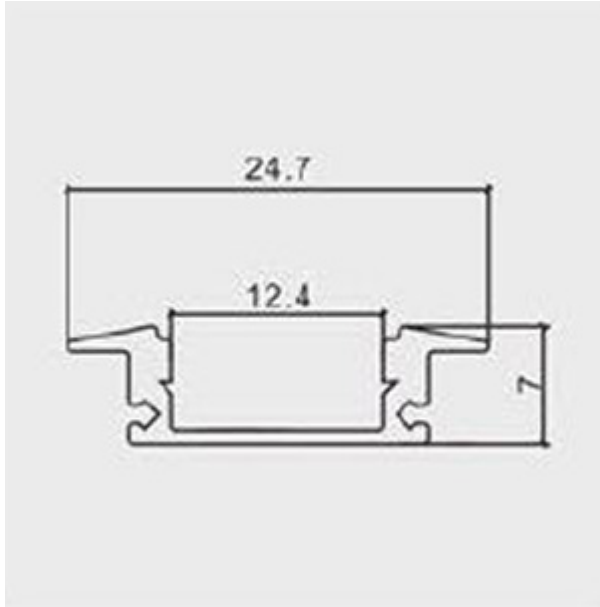

PRODUCT DATASHEET

2MTR RECESSED ALUMINUM PROFILE 12.4MM, FROSTY COVER, WHITE END CAPS, METAL CLIPS

SKU: PRF-RE12MM-2M

SPECIFICATION:

Length	2Mtr
Body Type	Aluminium

Categories: [Aluminium Profiles](#)

These 2mtr shallow recessed profiles are used to mount strip-lights into ceiling, walls, fluted panels, etc, as primary or decorative lighting, under counter displays, under cabinet lighting, wardrobe lighting, etc.

SPECIFICATIONS:

2mtr Recessed Aluminum Profile 12.4mm, Frosty Cover, White End Caps, Metal Clips

<https://elekron.co.ke/product/2mtr-recessed-aluminum-profile-12-4mm-frosty-cover-white-end-caps-metal-clips/>

PRODUCT DATASHEET

Enquire

2mtr Recessed Aluminum Profile 12.4mm, Frosty Cover, White End

Caps, Metal Clips

<https://elekron.co.ke/product/2mtr-recessed-aluminum-profile-12-4mm-frosty-cover-white-end-caps-metal-clips/>