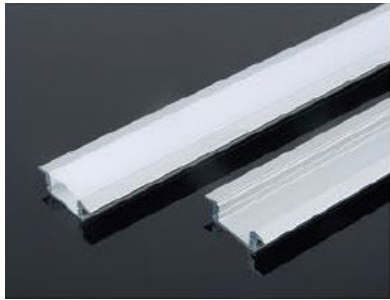

PRODUCT DATASHEET

2MTR RECESSED ALUMINUM PROFILE 12.4MM, FROSTY COVER, WHITE END CAPS, METAL CLIPS

SKU: PRF-RE12MM-2M

SPECIFICATION:

Length	2Mtr
Body Type	Aluminium

Categories: [Aluminium Profiles](#)

These 2mtr shallow recessed profiles are used to mount strip-lights into ceiling, walls, fluted panels, etc, as primary or decorative lighting, under counter displays, under cabinet lighting, wardrobe lighting, etc.

- Gives Led strip-lights a finished look.
- Produces high-quality light for professional, decorative and accent lighting purposes.
- Makes installation of led strip-lights quick and easy.
- Can be cut and customized to suit any project.
- Comes with end caps and metal clips.

SPECIFICATIONS:

2mtr Recessed Aluminum Profile 12.4mm, Frosty Cover, White End Caps, Metal Clips

<https://elekron.co.ke/product/2mtr-recessed-aluminum-profile-12-4mm-frosty-cover-white-end-caps-metal-clips/>