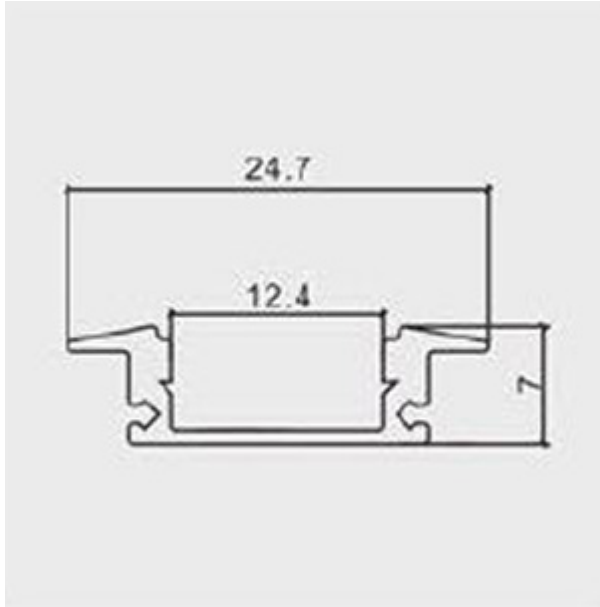

PRODUCT DATASHEET

Enquire

2mtr Recessed Aluminum Profile 12.4mm, Frosty Cover, White End

Caps, Metal Clips

<https://elekron.co.ke/product/2mtr-recessed-aluminum-profile-12-4mm-frosty-cover-white-end-caps-metal-clips/>

© Copyright : Elekron Limited