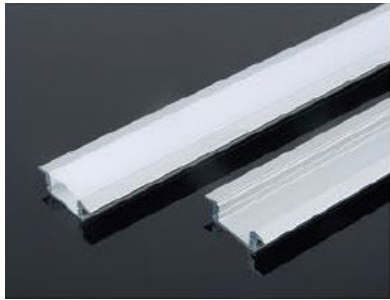

PRODUCT DATASHEET

2MTR RECESSED ALUMINUM PROFILE 12.4MM, FROSTY COVER, WHITE END CAPS, METAL CLIPS

SKU: PRF-RE12MM-2M

SPECIFICATION:

Length	2Mtr
Body Type	Aluminium

Categories: [Aluminium Profiles](#)

These 2mtr shallow recessed profiles are used to mount strip-lights into ceiling, walls, fluted panels, etc, as primary or decorative lighting, under counter displays, under cabinet lighting, wardrobe lighting, etc.

- Gives Led strip-lights a finished look.
- Produces high-quality light for professional, decorative and accent lighting purposes.
- Makes installation of led strip-lights quick and easy.
- Can be cut and customized to suit any project.
- Comes with end caps and metal clips.

SPECIFICATIONS:

2mtr Recessed Aluminum Profile 12.4mm, Frosty Cover, White End Caps, Metal Clips

<https://elekron.co.ke/product/2mtr-recessed-aluminum-profile-12-4mm-frosty-cover-white-end-caps-metal-clips/>

PRODUCT DATASHEET

Enquire

2mtr Recessed Aluminum Profile 12.4mm, Frosty Cover, White End

Caps, Metal Clips

<https://elekron.co.ke/product/2mtr-recessed-aluminum-profile-12-4mm-frosty-cover-white-end-caps-metal-clips/>