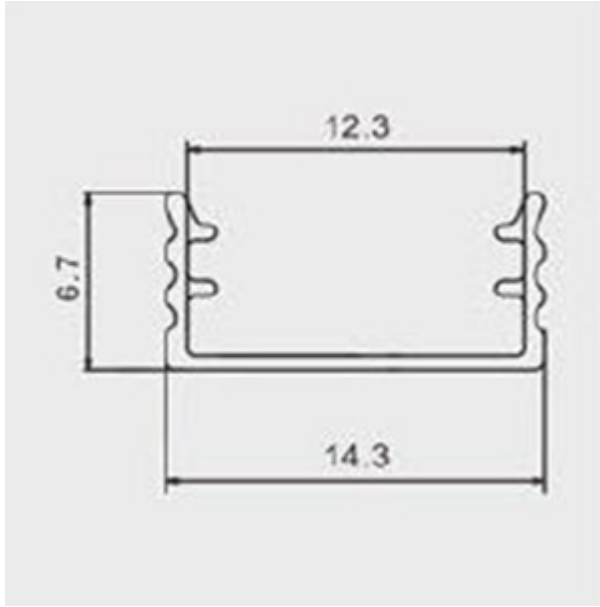

Application- used to mount strip lights onto walls as decorative light, counters, displays, worktops, cabinets and wardrobes.

Available in 2mtr length.

SPECIFICATIONS:

2mtr Surface Aluminum Profile 12.4mm, Frosty Cover, White End

Caps, Metal Clips

<https://elekron.co.ke/product/2mtr-surface-aluminum-profile-12-4mm-frosty-cover-white-end-caps-metal-clips/>

PRODUCT DATASHEET

2mtr Surface Aluminum Profile 12.4mm, Frosty Cover, White End