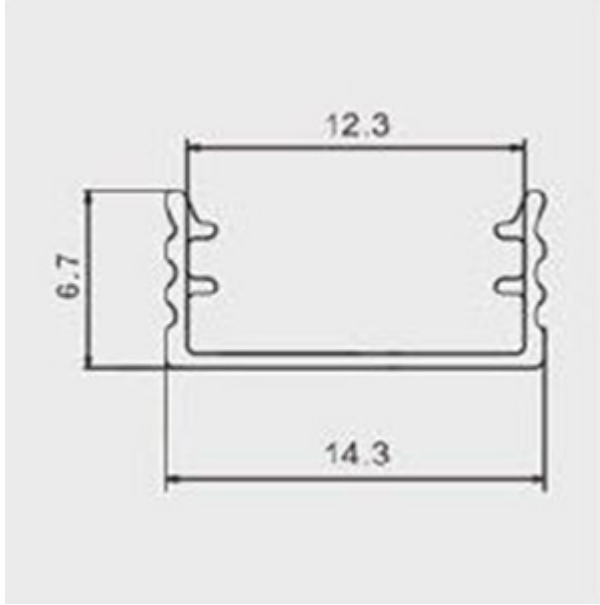

#### SPECIFICATIONS:

2mtr Surface Aluminum Profile 12.4mm, Frosty Cover, White End

Caps, Metal Clips

<https://elekron.co.ke/product/2mtr-surface-aluminum-profile-12-4mm-frosty-cover-white-end-caps-metal-clips/>

## PRODUCT DATASHEET

---

2mtr Surface Aluminum Profile 12.4mm, Frosty Cover, White End

Caps, Metal Clips

<https://elekron.co.ke/product/2mtr-surface-aluminum-profile-12-4mm-frosty-cover-white-end-caps-metal-clips/>