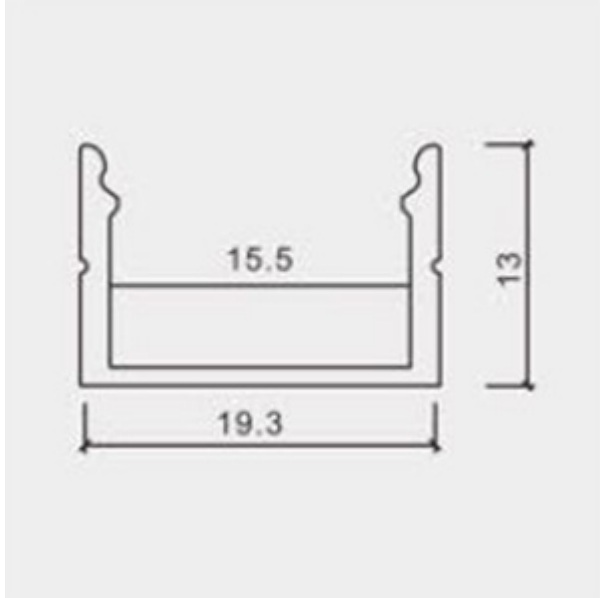

Application - Line Lighting in Boardrooms, offices, showrooms, worktops. Also used to mount strip lights onto walls as decorative light, counters, displays, cabinets and wardrobes.

Available in 2mtr length.

SPECIFICATIONS:

2mtr Surface Aluminum Profile 15.5mm, Frosty Cover, White End

Caps, Metal Clips

<https://elekron.co.ke/product/2mtr-surface-aluminum-profile-15-5mm-frosty-cover-white-end-caps-metal-clips/>

PRODUCT DATASHEET

2mtr Surface Aluminum Profile 15.5mm, Frosty Cover, White End

Caps, Metal Clips

<https://elekron.co.ke/product/2mtr-surface-aluminum-profile-15-5mm-frosty-cover-white-end-caps-metal-clips/>