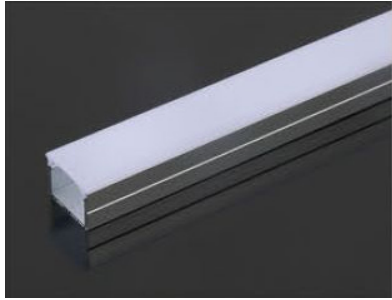

PRODUCT DATASHEET

2MTR SURFACE ALUMINIUM PROFILE 15.5MM, FROSTY COVER, WHITE END CAPS, METAL CLIPS

SKU: PRF-SU15MM-2M

SPECIFICATION:

Length 2Mtr

Categories: [Aluminium Profiles](#)

These are stylishly designed aluminum channels used with Led strip lights.

- Gives Led Strip-lights a finished look.
- Surface aluminium channel which comes with 4 Mounting clips.
- Produces high-quality light for professional, decorative and accent lighting purposes.
- Makes installation of led strip-lights quick and easy.
- Can be cut and customized to suit any project.

Application - Line Lighting in Boardrooms, offices, showrooms, worktops. Also used to mount strip lights onto walls as decorative light, counters, displays, cabinets and wardrobes.

Available in 2mtr length.

SPECIFICATIONS:

2mtr Surface Aluminum Profile 15.5mm, Frosty Cover, White End

Caps, Metal Clips

<https://elekron.co.ke/product/2mtr-surface-aluminum-profile-15-5mm-frosty-cover-white-end-caps-metal-clips/>