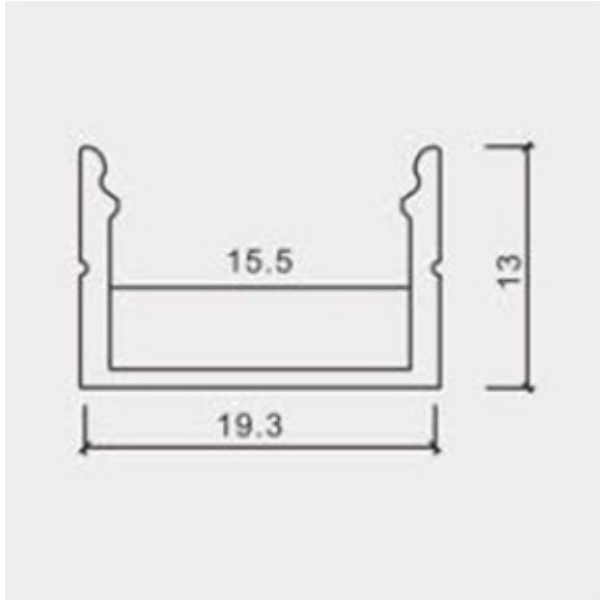

Application - Line Lighting in Boardrooms, offices, showrooms, worktops. Also used to mount strip lights onto walls as decorative light, counters, displays, cabinets and wardrobes.

Available in 2mtr length.

SPECIFICATIONS:

2mtr Surface Aluminum Profile 15.5mm, Frosty Cover, White End

Caps, Metal Clips

<https://elekron.co.ke/product/2mtr-surface-aluminum-profile-15-5mm-frosty-cover-white-end-caps-metal-clips/>

PRODUCT DATASHEET

2mtr Surface Aluminum Profile 15.5mm, Frosty Cover, White End

Caps, Metal Clips

<https://elekron.co.ke/product/2mtr-surface-aluminum-profile-15-5mm-frosty-cover-white-end-caps-metal-clips/>