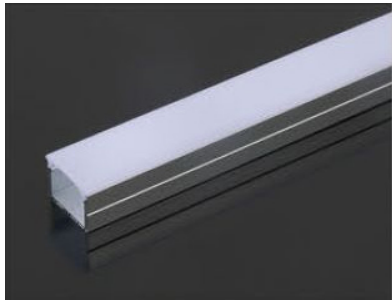

PRODUCT DATASHEET

2MTR SURFACE ALUMINIUM PROFILE 15.5MM, FROSTY COVER, WHITE END CAPS, METAL CLIPS

SKU: PRF-SU15MM-2M

SPECIFICATION:

Length 2Mtr

Categories: [Aluminium Profiles](#)

These are stylishly designed aluminum channels used with Led strip lights.

- Gives Led Strip-lights a finished look.
- Surface aluminium channel which comes with 4 Mounting clips.
- Produces high-quality light for professional, decorative and accent lighting purposes.
- Makes installation of led strip-lights quick and easy.
- Can be cut and customized to suit any project.

Application - Line Lighting in Boardrooms, offices, showrooms, worktops. Also used to mount strip lights onto walls as decorative light, counters, displays, cabinets and wardrobes.

Available in 2mtr length.

SPECIFICATIONS:

2mtr Surface Aluminum Profile 15.5mm, Frosty Cover, White End

Caps, Metal Clips

<https://elekron.co.ke/product/2mtr-surface-aluminum-profile-15-5mm-frosty-cover-white-end-caps-metal-clips/>