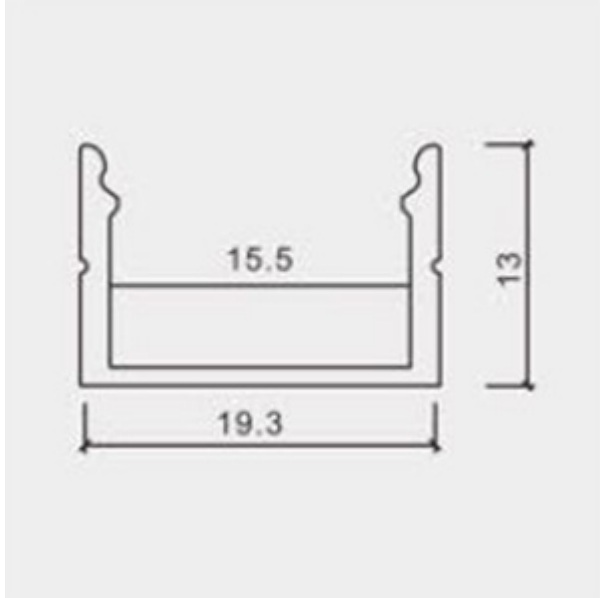

Application - Line Lighting in Boardrooms, offices, showrooms, worktops. Also used to mount strip lights onto walls as decorative light, counters, displays, cabinets and wardrobes.

Available in 2mtr length.

SPECIFICATIONS:

2mtr Surface Aluminum Profile 15.5mm, Frosty Cover, White End

Caps, Metal Clips

<https://elekron.co.ke/product/2mtr-surface-aluminum-profile-15-5mm-frosty-cover-white-end-caps-metal-clips/>

PRODUCT DATASHEET

2mtr Surface Aluminum Profile 15.5mm, Frosty Cover, White End
Caps, Metal Clips

<https://elekron.co.ke/product/2mtr-surface-aluminum-profile-15-5mm-frosty-cover-white-end-caps-metal-clips/>