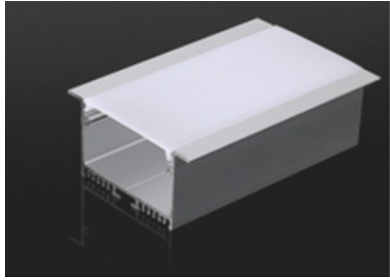

PRODUCT DATASHEET

3MTR RECESSED ALUMINUM PROFILE 47MM, FROSTY COVER, END CAPS, SPRING CLIPS

SKU: PRF-DRE46MM

SPECIFICATION:

Length 1Mtr, 3Mtr

Categories: [Aluminium Profiles](#)

These are stylishly designed aluminum channels used with Led strip lights.

- Wide and shallow deep recessed Aluminium Profile.
- Comes with 2 spring clips.
- Comes with a diffuser hence produces a high-quality diffused light for professional, decorative and accent lighting purposes.
- Has a good heat sink dissipation.
- Used to mount led strip-lights from ceilings.
- Can be cut and customized to suit any project.

Application - Line Lighting in Boardrooms, offices, showrooms, hallways, wall lighting and corridors etc.

Available in 3mtr length.

3mtr Recessed Aluminum Profile 47mm, Frosty Cover, End Caps,
Spring Clips

<https://elekron.co.ke/product/3mtr-recessed-aluminum-profile-47mm-frosty-cover-end-caps-spring-clips/>

PRODUCT DATASHEET

SPECIFICATIONS:

Enquire

3mtr Recessed Aluminum Profile 47mm, Frosty Cover, End Caps,