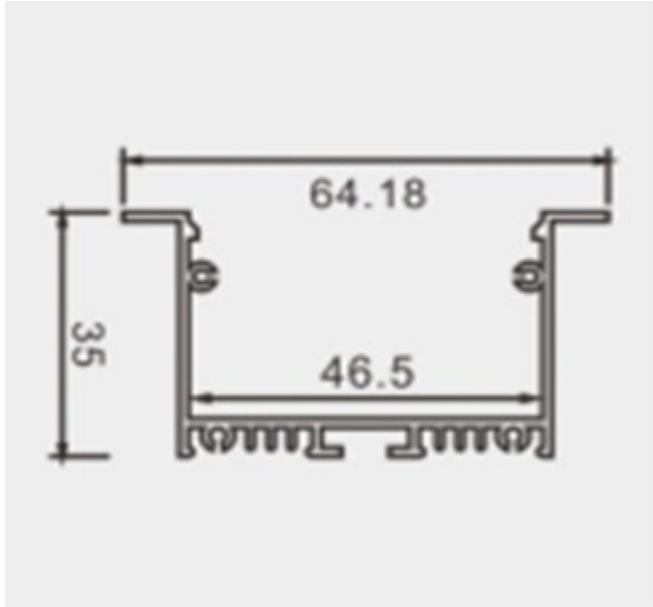

PRODUCT DATASHEET

SPECIFICATIONS:

Enquire

3mtr Recessed Aluminum Profile 47mm, Frosty Cover, End Caps,

Spring Clips

<https://elekron.co.ke/product/3mtr-recessed-aluminum-profile-47>

[mm-frosty-cover-end-caps-spring-clips/](https://elekron.co.ke/product/3mtr-recessed-aluminum-profile-47-mm-frosty-cover-end-caps-spring-clips/)