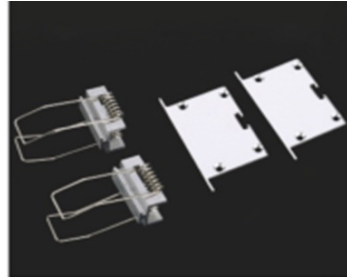

PRODUCT DATASHEET

3MTR RECESSED ALUMINUM PROFILE 47MM, FROSTY COVER, END CAPS, SPRING CLIPS

SKU: PRF-DRE46MM

SPECIFICATION:

Length 1Mtr, 3Mtr

Categories: [Aluminium Profiles](#)

These are stylishly designed aluminum channels used with Led strip lights.

- Wide and shallow deep recessed Aluminium Profile.
- Comes with 2 spring clips.
- Comes with a diffuser hence produces a high-quality diffused light for professional, decorative and accent lighting purposes.
- Has a good heat sink dissipation.
- Used to mount led strip-lights from ceilings.
- Can be cut and customized to suit any project.

Application - Line Lighting in Boardrooms, offices, showrooms, hallways, wall lighting and corridors etc.

Available in 3mtr length.

3mtr Recessed Aluminum Profile 47mm, Frosty Cover, End Caps,
Spring Clips

<https://elekron.co.ke/product/3mtr-recessed-aluminum-profile-47mm-frosty-cover-end-caps-spring-clips/>

PRODUCT DATASHEET

SPECIFICATIONS:

Enquire

3mtr Recessed Aluminum Profile 47mm, Frosty Cover, End Caps,