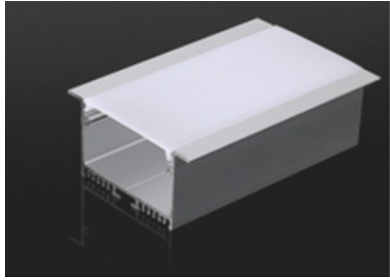

### 3MTR RECESSED ALUMINUM PROFILE 47MM, FROSTY COVER, END CAPS, SPRING CLIPS

SKU: PRF-DRE46MM

#### SPECIFICATION:

Length 1Mtr, 3Mtr

Categories: [Aluminium Profiles](#)

These are stylishly designed aluminum channels used with Led strip lights.

- Wide and shallow deep recessed Aluminium Profile.
- Comes with 2 spring clips.
- Comes with a diffuser hence produces a high-quality diffused light for professional, decorative and accent lighting purposes.
- Has a good heat sink dissipation.
- Used to mount led strip-lights from ceilings.
- Can be cut and customized to suit any project.

Application - Line Lighting in Boardrooms, offices, showrooms, hallways, wall lighting and corridors etc.

Available in 3mtr length.

3mtr Recessed Aluminum Profile 47mm, Frosty Cover, End Caps,  
Spring Clips

<https://elekron.co.ke/product/3mtr-recessed-aluminum-profile-47mm-frosty-cover-end-caps-spring-clips/>