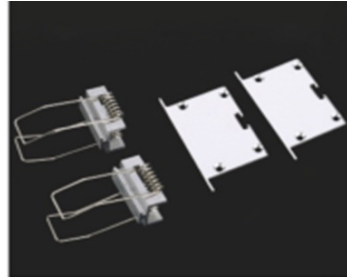

### 3MTR RECESSED ALUMINUM PROFILE 47MM, FROSTY COVER, END CAPS, SPRING CLIPS

SKU: PRF-DRE46MM

#### SPECIFICATION:

Length 1Mtr, 3Mtr

Categories: [Aluminium Profiles](#)

These are stylishly designed aluminum channels used with Led strip lights.

- Wide and shallow deep recessed Aluminium Profile.
- Comes with 2 spring clips.
- Comes with a diffuser hence produces a high-quality diffused light for professional, decorative and accent lighting purposes.
- Has a good heat sink dissipation.
- Used to mount led strip-lights from ceilings.
- Can be cut and customized to suit any project.

<https://elekron.co.ke/product/3mtr-recessed-aluminum-profile-47mm-frosty-cover-end-caps-spring-clips/>

### SPECIFICATIONS:

Enquire

---

3mtr Recessed Aluminum Profile 47mm, Frosty Cover, End Caps,

Spring Clips

<https://elekron.co.ke/product/3mtr-recessed-aluminum-profile-47>

[mm-frosty-cover-end-caps-spring-clips/](https://elekron.co.ke/product/3mtr-recessed-aluminum-profile-47-mm-frosty-cover-end-caps-spring-clips/)