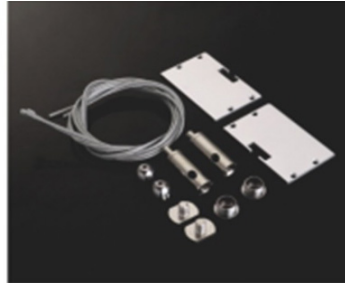

### 3MTR SURFACE ALUMINUM PROFILE 45MM, FROSTY COVER, END CAPS, WIRE SUSPENSION KIT

**SKU:** PRF-SUR45MM

#### SPECIFICATION:

**Length**            1Mtr, 3Mtr

**Categories:** [Aluminium Profiles](#)

These are stylishly designed aluminum channels used with Led strip lights.

- Wide and shallow surface mounted Aluminium Profile.
- Comes with an adjustable 1mtr wire suspension kit for suspension from the ceiling.
- Comes with a diffuser hence produces a high-quality diffused light for professional, decorative and accent lighting purposes.
- Has a good heat sink dissipation.
- Used to mount led strip-lights from ceilings.
- Can be cut and customized to suit any project.

Application - Line Lighting in Boardrooms, offices, showrooms, worktops etc.

Available in 3mtr length.

#### SPECIFICATIONS:

3mtr Surface Aluminum Profile 45mm, Frosty Cover, End Caps,

Wire Suspension Kit

<https://elekron.co.ke/product/3mtr-surface-aluminum-profile-45m-m-frosty-cover-end-caps-wire-suspension-kit/>