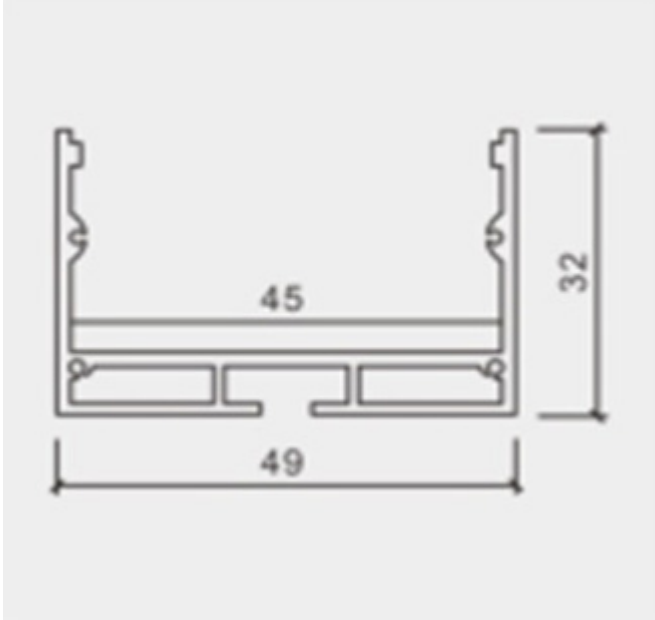

#### SPECIFICATION:

**Length**            1Mtr, 3Mtr

**Categories:** [Aluminium Profiles](#)

These are stylishly designed aluminum channels used with Led strip lights.

- Wide and shallow surface mounted Aluminium Profile.
- Comes with an adjustable 1mtr wire suspension kit for suspension from the ceiling.
- Comes with a diffuser hence produces a high-quality diffused light for professional, decorative and accent lighting purposes.
- Has a good heat sink dissipation.
- Used to mount led strip-lights from ceilings.
- Can be cut and customized to suit any project.

Application - Line Lighting in Boardrooms, offices, showrooms, worktops etc.

Available in 3mtr length.

#### SPECIFICATIONS:

3mtr Surface Aluminum Profile 45mm, Frosty Cover, End Caps,

Wire Suspension Kit

<https://elekron.co.ke/product/3mtr-surface-aluminum-profile-45m-m-frosty-cover-end-caps-wire-suspension-kit/>

## PRODUCT DATASHEET

Enquire

---

3mtr Surface Aluminum Profile 45mm, Frosty Cover, End Caps,

Wire Suspension Kit

<https://elekron.co.ke/product/3mtr-surface-aluminum-profile-45m>

[m-frosty-cover-end-caps-wire-suspension-kit/](https://elekron.co.ke/product/3mtr-surface-aluminum-profile-45m-frosty-cover-end-caps-wire-suspension-kit/)