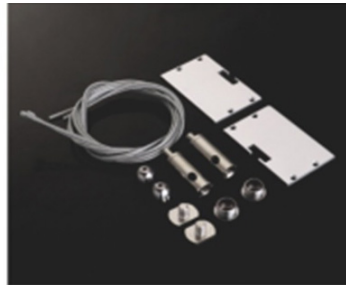

PRODUCT DATASHEET

3MTR SURFACE ALUMINUM PROFILE 45MM, FROSTY COVER, END CAPS, WIRE SUSPENSION KIT

SKU: PRF-SUR45MM

SPECIFICATION:

Length 1Mtr, 3Mtr

Categories: [Aluminium Profiles](#)

These are stylishly designed aluminum channels used with Led strip lights.

- Wide and shallow surface mounted Aluminium Profile.
- Comes with an adjustable 1mtr wire suspension kit for suspension from the ceiling.
- Comes with a diffuser hence produces a high-quality diffused light for professional, decorative and accent lighting purposes.
- Has a good heat sink dissipation.
- Used to mount led strip-lights from ceilings.
- Can be cut and customized to suit any project.

Application - Line Lighting in Boardrooms, offices, showrooms, worktops etc.

Available in 3mtr length.

SPECIFICATIONS:

3mtr Surface Aluminum Profile 45mm, Frosty Cover, End Caps,

Wire Suspension Kit

<https://elekron.co.ke/product/3mtr-surface-aluminum-profile-45m-m-frosty-cover-end-caps-wire-suspension-kit/>

PRODUCT DATASHEET

Enquire

3mtr Surface Aluminum Profile 45mm, Frosty Cover, End Caps,

Wire Suspension Kit

<https://elekron.co.ke/product/3mtr-surface-aluminum-profile-45m>

[m-frosty-cover-end-caps-wire-suspension-kit/](https://elekron.co.ke/product/3mtr-surface-aluminum-profile-45m-frosty-cover-end-caps-wire-suspension-kit/)