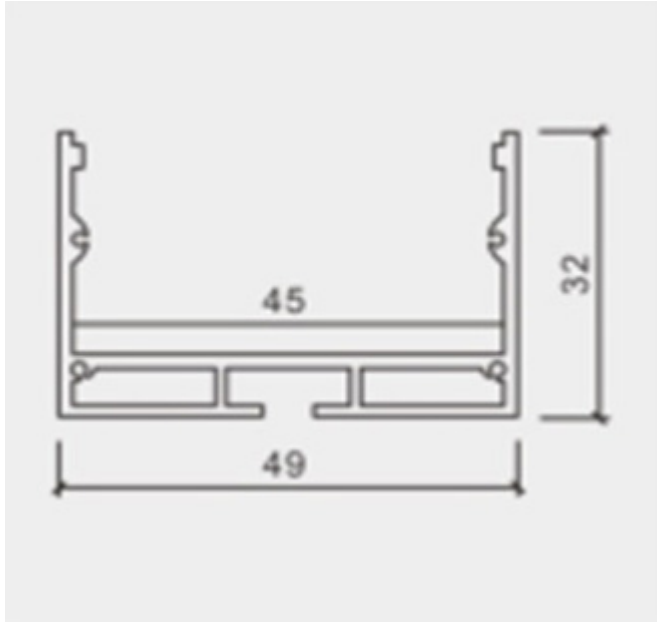

- Wide and shallow surface mounted Aluminium Profile.
- Comes with an adjustable 1mtr wire suspension kit for suspension from the ceiling.
- Comes with a diffuser hence produces a high-quality diffused light for professional, decorative and accent lighting purposes.
- Has a good heat sink dissipation.
- Used to mount led strip-lights from ceilings.
- Can be cut and customized to suit any project.

Application - Line Lighting in Boardrooms, offices, showrooms, worktops etc.

Available in 3mtr length.

SPECIFICATIONS:

3mtr Surface Aluminum Profile 45mm, Frosty Cover, End Caps,

Wire Suspension Kit

<https://elekron.co.ke/product/3mtr-surface-aluminum-profile-45m-m-frosty-cover-end-caps-wire-suspension-kit/>

PRODUCT DATASHEET

Enquire

3mtr Surface Aluminum Profile 45mm, Frosty Cover, End Caps,

Wire Suspension Kit

<https://elekron.co.ke/product/3mtr-surface-aluminum-profile-45m>

[m-frosty-cover-end-caps-wire-suspension-kit/](https://elekron.co.ke/product/3mtr-surface-aluminum-profile-45m-frosty-cover-end-caps-wire-suspension-kit/)