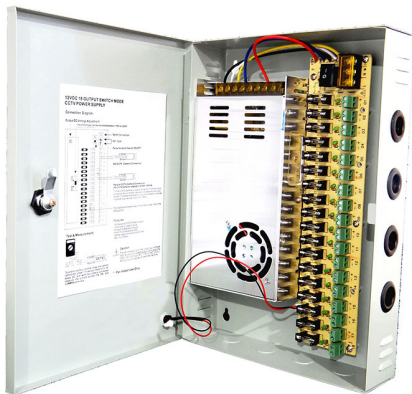

### CCTV METAL PSU CABINET, 18 CONNECTION, 12V DC 30A 360W, IP20, 220/240V

SKU: PSM-CCTV-360

#### SPECIFICATION:

<b>Power</b>	360W
<b>Input Voltage</b>	220-240V AC
<b>Output Voltage</b>	12V DC
<b>IP Rating</b>	IP20

Categories: [Power Transformers](#)

This is a Professional, Lockable CCTV Power Supply with 18 Way Distribution Terminals. It is housed in an heavy-duty, secure, steel housing with lockable key.

- LED Power Supply converts AC voltage to 12V DC. Input AC220/240V.
- Independent Fuses and LED indicators insure that when a problem occurs, only affected channel will stop working - Other Channels will still work.
- Allows upto 2A load per Channel (Dependent on Model).

Application - For Indoor use only! Widely used in Access Control, CCTV cameras for residential,

CCTV Metal PSU Cabinet, 18 Connection, 12V DC 30A 360W, IP20,  
220/240V

<https://elekron.co.ke/product/cctv-metal-psu-cabinet-18-connection-12v-dc-30a-360w-ip20-220-240v/>