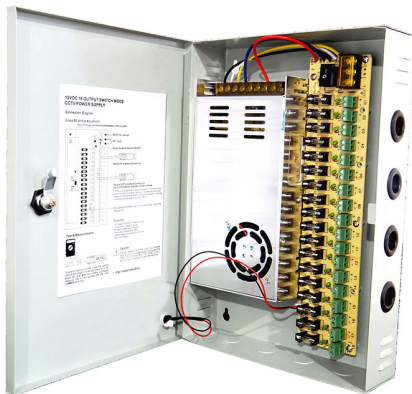

PRODUCT DATASHEET

CCTV METAL PSU CABINET, 18 CONNECTION, 12V DC 30A 360W, IP20, 220/240V

SKU: PSM-CCTV-360

SPECIFICATION:

Power	360W
Input Voltage	220-240V AC
Output Voltage	12V DC
IP Rating	IP20

Categories: [Power Transformers](#)

This is a Professional, Lockable CCTV Power Supply with 18 Way Distribution Terminals. It is housed in an heavy-duty, secure, steel housing with lockable key.

- LED Power Supply converts AC voltage to 12V DC. Input AC220/240V.
- Independent Fuses and LED indicators insure that when a problem occurs, only affected channel will stop working - Other Channels will still work.
- Allows upto 2A load per Channel (Dependent on Model).

Application - For Indoor use only! Widely used in Access Control, CCTV cameras for residential,

CCTV Metal PSU Cabinet, 18 Connection, 12V DC 30A 360W, IP20,
220/240V

<https://elekron.co.ke/product/cctv-metal-psu-cabinet-18-connection-12v-dc-30a-360w-ip20-220-240v/>