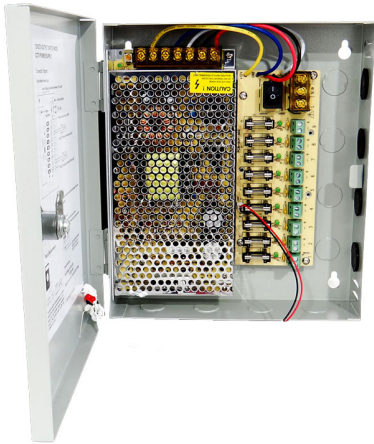

### CCTV METAL PSU CABINET, 9 CONNECTION, 12V DC 15A 180W, IP20, 220/240V

SKU: PSM-CCTV-180

#### SPECIFICATION:

<b>Power</b>	180W
<b>Input Voltage</b>	220-240V AC
<b>Output Voltage</b>	12V DC
<b>IP Rating</b>	IP20

Categories: [Power Transformers](#)

This is a Professional, Lockable CCTV Power Supply with 9 Way Distribution Terminals. It is housed in an heavy-duty, secure, steel housing with lockable key.

- LED Power Supply converts AC voltage to 12V DC. Input AC220/240V.
- Independent Fuses and LED indicators insure that when a problem occurs, only affected channel will stop working - Other Channels will still work.
- Allows upto 2A load per Channel (Dependent on Model).

Application - For Indoor use only! Widely used in Access Control, CCTV cameras for residential,

CCTV Metal PSU Cabinet, 9 Connection, 12V DC 15A 180W, IP20,  
220/240V

<https://elekron.co.ke/product/cctv-metal-psu-cabinet-9-connection-12v-dc-15a-180w-ip20-220-240v/>