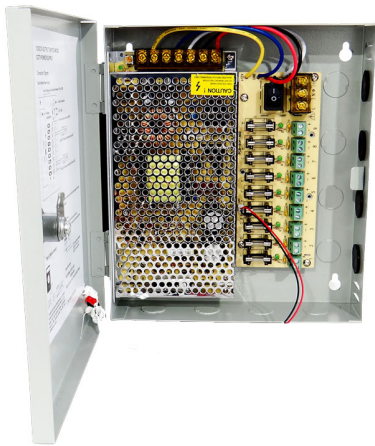

PRODUCT DATASHEET

CCTV METAL PSU CABINET, 9 CONNECTION, 12V DC 15A 180W, IP20, 220/240V

SKU: PSM-CCTV-180

SPECIFICATION:

| | |
|-----------------------|-------------|
| Power | 180W |
| Input Voltage | 220-240V AC |
| Output Voltage | 12V DC |
| IP Rating | IP20 |

Categories: [Power Transformers](#)

This is a Professional, Lockable CCTV Power Supply with 9 Way Distribution Terminals. It is housed in an heavy-duty, secure, steel housing with lockable key.

- LED Power Supply converts AC voltage to 12V DC. Input AC220/240V.
- Independent Fuses and LED indicators insure that when a problem occurs, only affected channel will stop working - Other Channels will still work.
- Allows upto 2A load per Channel (Dependent on Model).

Application - For Indoor use only! Widely used in Access Control, CCTV cameras for residential,

CCTV Metal PSU Cabinet, 9 Connection, 12V DC 15A 180W, IP20,
220/240V

<https://elekron.co.ke/product/cctv-metal-psu-cabinet-9-connection-12v-dc-15a-180w-ip20-220-240v/>