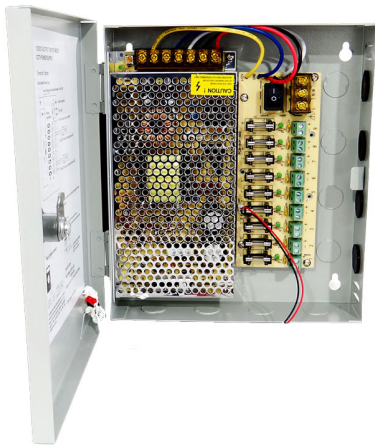

PRODUCT DATASHEET

CCTV METAL PSU CABINET, 9 CONNECTION, 12V DC 15A 180W, IP20, 220/240V

SKU: PSM-CCTV-180

SPECIFICATION:

Power	180W
Input Voltage	220-240V AC
Output Voltage	12V DC
IP Rating	IP20

Categories: [Power Transformers](#)

This is a Professional, Lockable CCTV Power Supply with 9 Way Distribution Terminals. It is housed in an heavy-duty, secure, steel housing with lockable key.

- LED Power Supply converts AC voltage to 12V DC. Input AC220/240V.
- Independent Fuses and LED indicators insure that when a problem occurs, only affected channel will stop working - Other Channels will still work.
- Allows upto 2A load per Channel (Dependent on Model).

Application - For Indoor use only! Widely used in Access Control, CCTV cameras for residential,

CCTV Metal PSU Cabinet, 9 Connection, 12V DC 15A 180W, IP20,
220/240V

<https://elekron.co.ke/product/cctv-metal-psu-cabinet-9-connection-12v-dc-15a-180w-ip20-220-240v/>