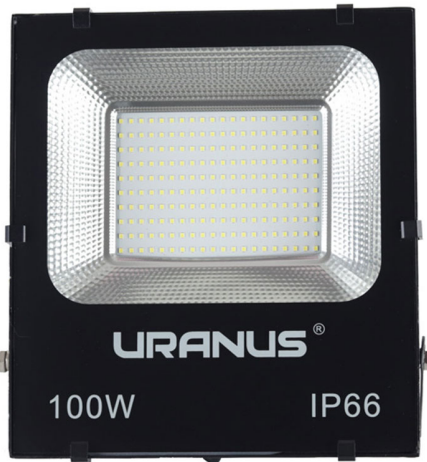

**PRODUCT DATASHEET****URANUS 100W H/DUTY LED FLOOD LIGHT 3000K, 100LM/W, IP66, PF0.9, 85-265V AC WITH SURGE PROTECTION**

SKU: FLD-100C3

**SPECIFICATION:**

<b>Brand</b>	Uranus
<b>Power</b>	100W
<b>Colour Temperature</b>	3000-3500K
<b>Input Voltage</b>	85-265V with Surge Protection
<b>Lumen</b>	90-100lm/w
<b>IP Rating</b>	IP 66
<b>Beam Angle</b>	120 degree
<b>Body Type</b>	Aluminium
<b>Warranty</b>	2 Years

**Categories:** [Led Flood Light](#)

These multi-purpose, broad beam heavy duty Led flood lights provide high brightness and an energy-efficient lighting solution in a variety of applications.

URANUS 100W H/Duty Led Flood light 3000K, 100lm/w, IP66, PF0.9,  
85-265V AC with Surge Protection

<https://elekron.co.ke/product/uranus-100w-h-duty-led-flood-light-3000k-100lm-w-ip66-pf0-9-85-265v-ac-with-surge-protection/>

## PRODUCT DATASHEET

- They provide flicker-free lighting.
- Heavy duty die cast aluminum,corrosive resistant body, rated at ip 66.
- Fascia glass sealed with silicone rubber ensuring superior waterproof/airtight performance.
- High power smd led chips.
- Built in constant current driver.
- Built in transient voltage suppressor.