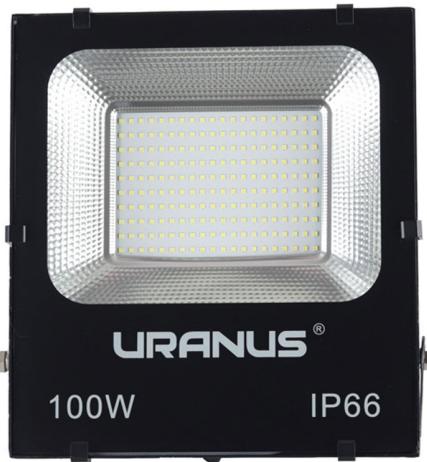

**PRODUCT DATASHEET****URANUS 100W H/DUTY LED FLOOD LIGHT 6000K, 100LM/W, IP66, PF0.9, 85-265V AC WITH SURGE PROTECTION**

SKU: FLD-100C6

**SPECIFICATION:**

Brand	Uranus
Power	100W
Colour Temperature	6000-6500K
Input Voltage	85-265V with Surge Protection
Lumen	90-100lm/w
IP Rating	IP 66
Beam Angle	120 degree
Body Type	Aluminium
Warranty	2 Years

Categories: [Led Flood Light](#)

These multi-purpose, broad beam heavy duty Led flood lights provide high brightness and an energy-efficient lighting solution in a variety of applications.

URANUS 100W H/Duty Led Flood light 6000K, 100lm/w, IP66, PF0.9,
85-265V AC with Surge Protection

<https://elekron.co.ke/product/uranus-100w-h-duty-led-flood-light-6000k-100lm-w-ip66-pf0-9-85-265v-ac-with-surge-protection/>

PRODUCT DATASHEET

- They provide flicker-free lighting.
- Heavy duty die cast aluminum,corrosive resistant body, rated at ip 66.
- Fascia glass sealed with silicone rubber ensuring superior waterproof/airtight performance.
- High power smd led chips.
- Built in constant current driver.
- Built in transient voltage suppressor.

Application - can be used in both residential, commercial and industrial spaces such as driveways, bill boards, parking lots, sports grounds, street lighting etc.

SPECIFICATIONS:

SKU	FLD-100C3	FLD-100C4	FLD-100C6
CCT	3000-3200K	4000-4500K	6000-6500K
Power	100W	100W	100W
Input Voltage	85-265V AC with Surge	85-265V AC with Surge	85-265V AC with Surge
Power Factor	0.9	0.9	0.9
Lumen	90-100lm/w	90-100lm/w	90-100lm/w
IP Rating	IP66	IP66	IP66
Beam Angle	120 degree	120 degree	120 degree
Warranty	2 Years	2 Years	2 Years