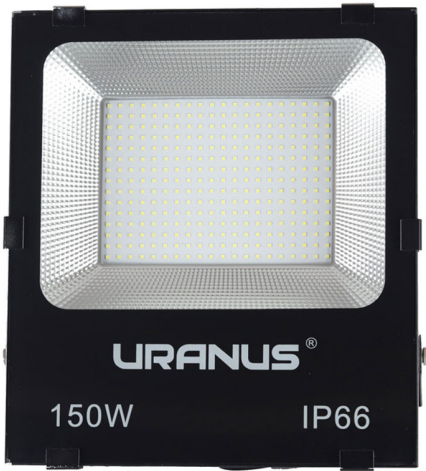

PRODUCT DATASHEET

URANUS 150W H/DUTY LED FLOOD LIGHT 4000K, 100LM/W, IP66, PF0.9, 85-265V AC WITH SURGE PROTECTION (COPY)

SKU: FLD-150C4

SPECIFICATION:

Brand	Uranus
Power	150W
Colour Temperature	4000-4500K
Input Voltage	85-265V with Surge Protection
Lumen	90-100lm/w
IP Rating	IP 66
Beam Angle	120 degree
Body Type	Aluminium
Warranty	2 Years

Categories: [Led Flood Light](#)

These multi-purpose, broad beam heavy duty Led flood lights provide high brightness and an energy-efficient lighting solution in a variety of applications.

URANUS 150W H/Duty Led Flood light 4000K, 100lm/w, IP66, PF0.9, 85-265V AC with Surge Protection (Copy)

<https://elekron.co.ke/product/uranus-150w-h-duty-led-flood-light-4000k-100lm-w-ip66-pf0-9-85-265v-ac-with-surge-protection-copy/>

PRODUCT DATASHEET

- They provide flicker-free lighting.
- Heavy duty die cast aluminum,corrosive resistant body, rated at ip 66.
- Fascia glass sealed with silicone rubber ensuring superior waterproof/airtight performance.
- High power smd led chips.
- Built in constant current driver.
- Built in transient voltage suppressor.

SPECIFICATIONS:

SKU	FLD-150C4	FLD-150C6
CCT	4000-4500K	6000-6500K
Power	150W	150W
Input Voltage	85-265V AC with Surge	85-265V AC with Surge
Power Factor	0.9	0.9
Lumen	90-100lm/w	90-100lm/w
IP Rating	IP66	IP66
Beam Angle	120 degree	120 degree
Warranty	2 Years	2 Years