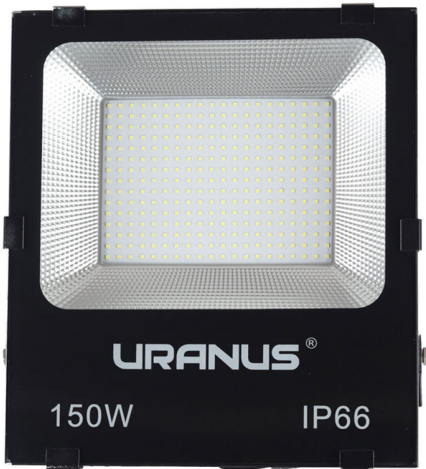

PRODUCT DATASHEET

URANUS 150W H/DUTY LED FLOOD LIGHT 4000K, 100LM/W, IP66, PF0.9, 85-265V AC WITH SURGE PROTECTION (COPY)

SKU: FLD-150C4

SPECIFICATION:

Brand	Uranus
Power	150W
Colour Temperature	4000-4500K
Input Voltage	85-265V with Surge Protection
Lumen	90-100lm/w
IP Rating	IP 66
Beam Angle	120 degree
Body Type	Aluminium
Warranty	2 Years

Categories: [Led Flood Light](#)

These multi-purpose, broad beam heavy duty Led flood lights provide high brightness and an energy-efficient lighting solution in a variety of applications.

URANUS 150W H/Duty Led Flood light 4000K, 100lm/w, IP66, PF0.9, 85-265V AC with Surge Protection (Copy)

<https://elekron.co.ke/product/uranus-150w-h-duty-led-flood-light-4000k-100lm-w-ip66-pf0-9-85-265v-ac-with-surge-protection-copy/>

PRODUCT DATASHEET

- They provide flicker-free lighting.
- Heavy duty die cast aluminum,corrosive resistant body, rated at ip 66.
- Fascia glass sealed with silicone rubber ensuring superior waterproof/airtight performance.
- High power smd led chips.
- Built in constant current driver.
- Built in transient voltage suppressor.

SPECIFICATIONS:

SKU	FLD-150C4	FLD-150C6
CCT	4000-4500K	6000-6500K
Power	150W	150W
Input Voltage	85-265V AC with Surge	85-265V AC with Surge
Power Factor	0.9	0.9
Lumen	90-100lm/w	90-100lm/w
IP Rating	IP66	IP66
Beam Angle	120 degree	120 degree
Warranty	2 Years	2 Years