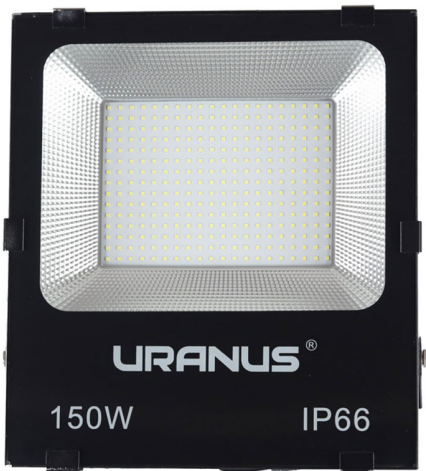

**PRODUCT DATASHEET****URANUS 150W H/DUTY LED FLOOD LIGHT 6000K, 100LM/W, IP66, PF0.9, 85-265V AC WITH SURGE PROTECTION**

SKU: FLD-150C6

**SPECIFICATION:**

| | |
|---------------------------|-------------------------------|
| Brand | Uranus |
| Power | 150W |
| Colour Temperature | 6000-6500K |
| Input Voltage | 85-265V with Surge Protection |
| Lumen | 90-100lm/w |
| IP Rating | IP 66 |
| Beam Angle | 120 degree |
| Body Type | Aluminium |
| Warranty | 2 Years |

Categories: [Led Flood Light](#)

These multi-purpose, broad beam heavy duty Led flood lights provide high brightness and an energy-efficient lighting solution in a variety of applications.

URANUS 150W H/Duty Led Flood light 6000K, 100lm/w, IP66, PF0.9,
85-265V AC with Surge Protection

<https://elekron.co.ke/product/uranus-150w-h-duty-led-flood-light-6000k-100lm-w-ip66-pf0-9-85-265v-ac-with-surge-protection/>

PRODUCT DATASHEET

- They provide flicker-free lighting.
- Heavy duty die cast aluminum,corrosive resistant body, rated at ip 66.
- Fascia glass sealed with silicone rubber ensuring superior waterproof/airtight performance.
- High power smd led chips.
- Built in constant current driver.
- Built in transient voltage suppressor.

[Colour Temperature Guide](#)

Enquire

URANUS 150W H/Duty Led Flood light 6000K, 100lm/w, IP66, PF0.9,

85-265V AC with Surge Protection

[https://elekron.co.ke/product/uranus-150w-h-duty-led-flood-light-](https://elekron.co.ke/product/uranus-150w-h-duty-led-flood-light-6000k-100lm-w-ip66-pf0-9-85-265v-ac-with-surge-protection/)