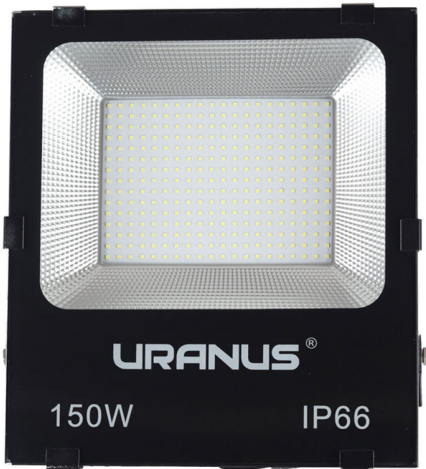

PRODUCT DATASHEET

URANUS 150W H/DUTY LED FLOOD LIGHT 6000K, 100LM/W, IP66, PF0.9, 85-265V AC WITH SURGE PROTECTION

SKU: FLD-150C6

SPECIFICATION:

Brand	Uranus
Power	150W
Colour Temperature	6000-6500K
Input Voltage	85-265V with Surge Protection
Lumen	90-100lm/w
IP Rating	IP 66
Beam Angle	120 degree
Body Type	Aluminium
Warranty	2 Years

Categories: [Led Flood Light](#)

These multi-purpose, broad beam heavy duty Led flood lights provide high brightness and an energy-efficient lighting solution in a variety of applications.

URANUS 150W H/Duty Led Flood light 6000K, 100lm/w, IP66, PF0.9, 85-265V AC with Surge Protection

<https://elekron.co.ke/product/uranus-150w-h-duty-led-flood-light-6000k-100lm-w-ip66-pf0-9-85-265v-ac-with-surge-protection/>

PRODUCT DATASHEET

- They provide flicker-free lighting.
- Heavy duty die cast aluminum,corrosive resistant body, rated at ip 66.
- Fascia glass sealed with silicone rubber ensuring superior waterproof/airtight performance.
- High power smd led chips.
- Built in constant current driver.
- Built in transient voltage suppressor.

SPECIFICATIONS:

SKU	FLD-150C4	FLD-150C6
CCT	4000-4500K	6000-6500K
Power	150W	150W
Input Voltage	85-265V AC with Surge	85-265V AC with Surge
Power Factor	0.9	0.9
Lumen	90-100lm/w	90-100lm/w
IP Rating	IP66	IP66
Beam Angle	120 degree	120 degree
Warranty	2 Years	2 Years