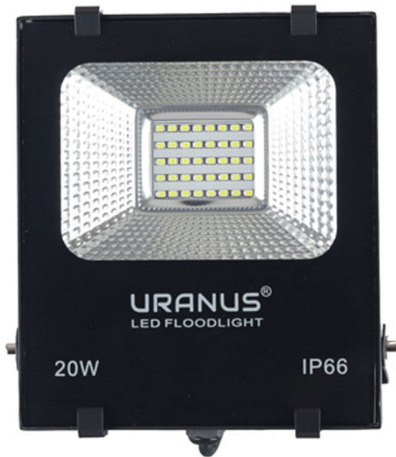

PRODUCT DATASHEET

URANUS 20W H/DUTY LED FLOOD LIGHT 3000K, 100LM/W, IP66, PF0.9, 85-265V AC WITH SURGE PROTECTION (COPY)

SKU: FLD-020C3

SPECIFICATION:

Brand	Uranus
Power	20W
Colour Temperature	3000-3500K
Input Voltage	85-265V with Surge Protection
Lumen	90-100lm/w
IP Rating	IP 66
Beam Angle	120 degree
Body Type	Aluminium
Warranty	2 Years

Categories: [Led Flood Light](#)

These multi-purpose, broad beam heavy duty Led flood lights provide high brightness and an energy-efficient lighting solution in a variety of applications.

URANUS 20W H/Duty Led Flood light 3000K, 100lm/w, IP66, PF0.9, 85-265V AC with Surge Protection (Copy)

<https://elekron.co.ke/product/uranus-20w-h-duty-led-flood-light-3000k-100lm-w-ip66-pf0-9-85-265v-ac-with-surge-protection-copy/>

PRODUCT DATASHEET

- They provide flicker-free lighting.
- Heavy duty die cast aluminum,corrosive resistant body, rated at ip 66.
- Fascia glass sealed with silicone rubber ensuring superior waterproof/airtight performance.
- High power smd led chips.
- Built in constant current driver.
- Built in transient voltage suppressor.

Application - can be used in both residential, commercial and industrial spaces such as driveways, parking lots and gardens.

SPECIFICATIONS:

SKU	FLD-020C3	FLD-020C4	FLD-020C6
CCT	3000-3200K	4000-4500K	6000-6500K
Power	20W	20W	20W
Input Voltage	85-265V AC with Surge	85-265V AC with Surge	85-265V AC with Surge
Power Factor	0.9	0.9	0.9
Lumen	90-100lm/w	90-100lm/w	90-100lm/w
IP Rating	IP66	IP66	IP66
Beam Angle	120 degree	120 degree	120 degree
Warranty	2 Years	2 Years	2 Years