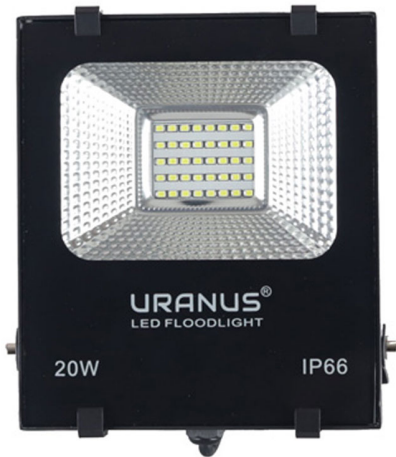

### URANUS 20W H/DUTY LED FLOOD LIGHT 6000K, 100LM/W, IP66, PF0.9, 85-265V AC WITH SURGE PROTECTION

SKU: FLD-020C6

#### SPECIFICATION:

<b>Brand</b>	Uranus
<b>Power</b>	20W
<b>Colour Temperature</b>	6000-6500K
<b>Input Voltage</b>	85-265V with Surge Protection
<b>Lumen</b>	90-100lm/w
<b>IP Rating</b>	IP 66
<b>Beam Angle</b>	120 degree
<b>Body Type</b>	Aluminium
<b>Warranty</b>	2 Years

Categories: [Led Flood Light](#)

These multi-purpose, broad beam heavy duty Led flood lights provide high brightness and an energy-efficient lighting solution in a variety of applications.

URANUS 20W H/Duty Led Flood light 6000K, 100lm/w, IP66, PF0.9, 85-265V AC with Surge Protection

<https://elekron.co.ke/product/uranus-20w-h-duty-led-flood-light-6000k-100lm-w-ip66-pf0-9-85-265v-ac-with-surge-protection/>