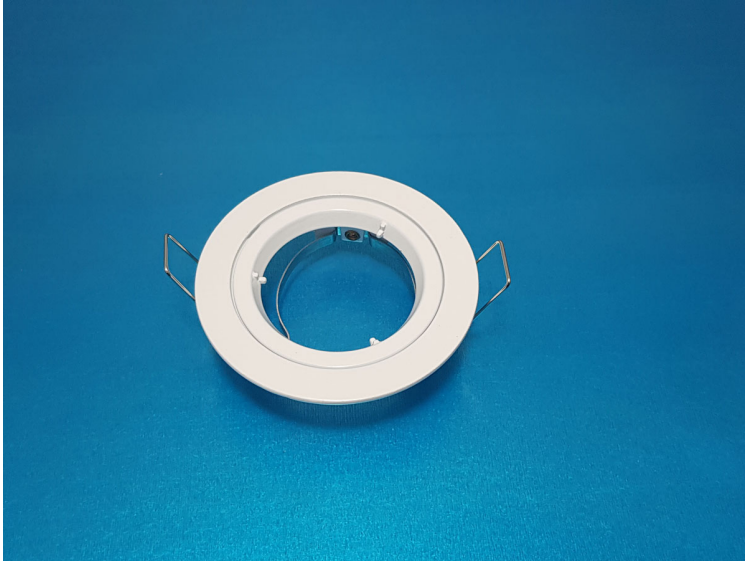

PRODUCT DATASHEET

WHITE FIXED GU10 FITTING WITH HOLDER

SKU: SPT-FIT-WH-FX

SPECIFICATION:

Body Type Fixed

Body Colour White

IP Rating IP20

Outer

**Dimension (L 78mm Diameter
x W)**

Cutout

**Dimension (L 68mm Diameter
x W)**

Categories: [Led Spot Light & Fittings](#)

This is a stylish recessed downlight holder for decorative and lighting purposes.

- Elegant and stylish white finish.
- Fixed for straight light beam.
- Compatible with GU10 Led spotlights.
- Ceramic Gu10 holder.