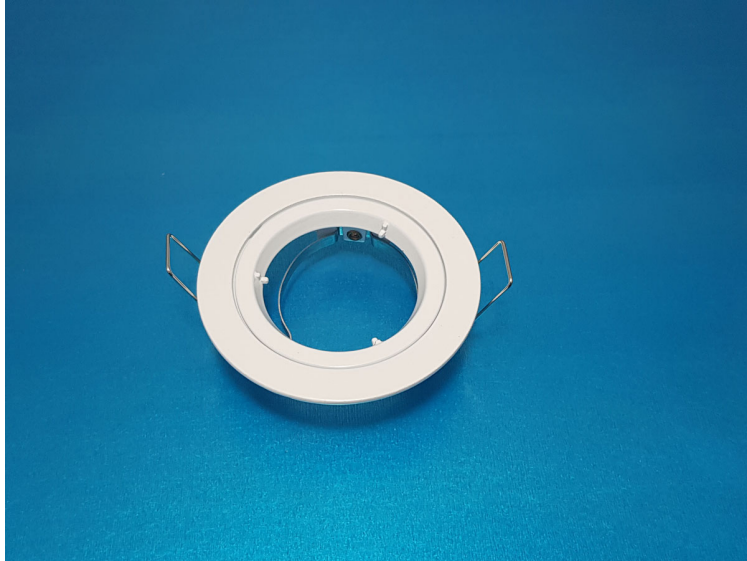

PRODUCT DATASHEET

WHITE FIXED GU10 FITTING WITH HOLDER

SKU: SPT-FIT-WH-FX

SPECIFICATION:

Body Type Fixed

Body Colour White

IP Rating IP20

Outer

**Dimension (L 78mm Diameter
x W)**

Cutout

**Dimension (L 68mm Diameter
x W)**

Categories: [Led Spot Light & Fittings](#)

This is a stylish recessed downlight holder for decorative and lighting purposes.

- Elegant and stylish white finish.
- Fixed for straight light beam.
- Compatible with GU10 Led spotlights.
- Ceramic Gu10 holder.