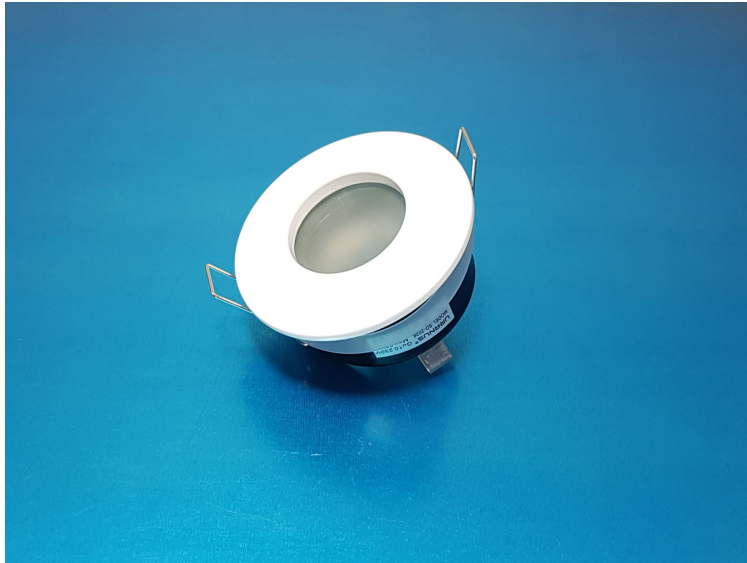

PRODUCT DATASHEET

WHITE FIXED IP54 GU10 FITTING WITH HOLDER

SKU: SPT-FIT-WH-FX54

SPECIFICATION:

Body Type	Fixed
Body Colour	White
IP Rating	IP54
Outer Dimension (L x W)	83mm Diameter
Cutout Dimension (L x W)	70mm Diameter

Categories: [Led Spot Light & Fittings](#)

This is a stylish recessed downlight fitting with holder for lighting in humid or moist areas.

- Elegant and stylish white finish.
- Fixed for straight light beam.
- Moisture proof rating IP54.
- Compatible with gu10 Led spotlights.
- Ceramic gu10 holder.