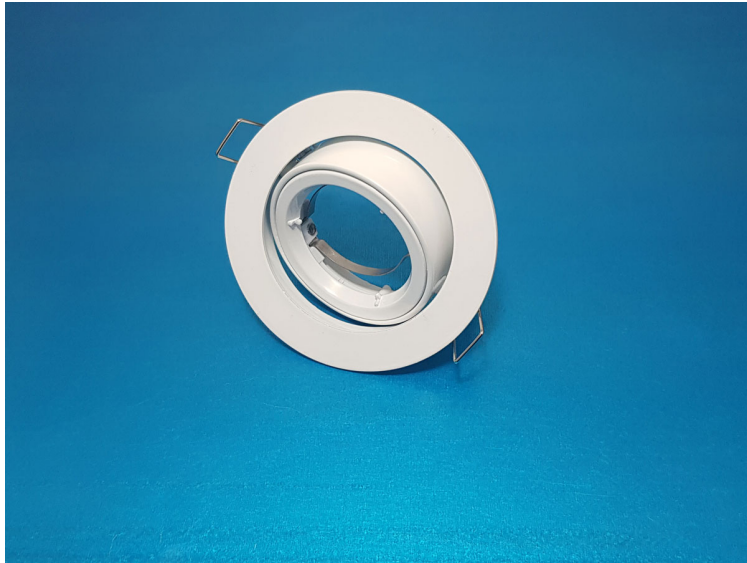

PRODUCT DATASHEET

WHITE SWIVEL GU10 FITTING WITH HOLDER

SKU: SPT-FIT-WH-TL

SPECIFICATION:

Body Type Swivel

Body Colour White

IP Rating IP20

Outer

**Dimension (L 93mm Diameter
x W)**

Cutout

**Dimension (L 80mm Diameter
x W)**

Categories: [Led Spot Light & Fittings](#)

This is a stylish recessed downlight fitting for decorative, ambient lighting purposes.

- Elegant and stylish matt white finish.
- Swivel fitting which has an adjustable light beam.
- Compatible with gu10 Led Spotlights.
- Ceramic gu10 holder.

PRODUCT DATASHEET

Application - hotels, lobbies, homes, offices, malls, show rooms and hospitals.