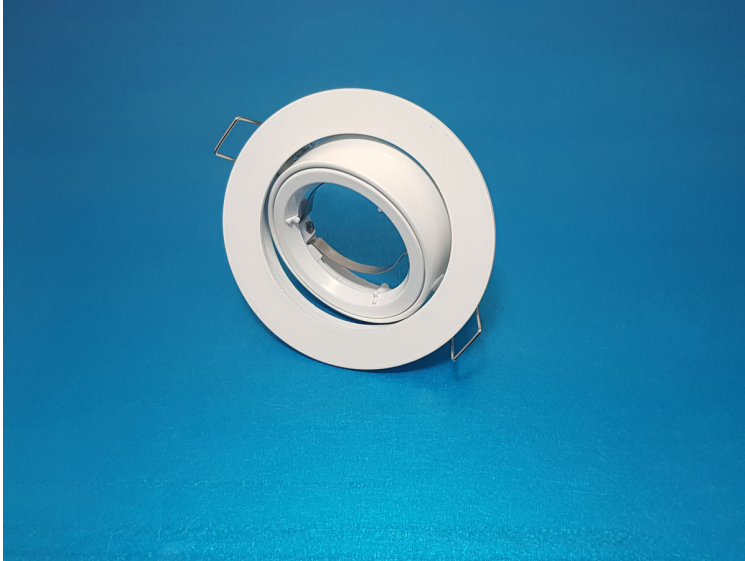

PRODUCT DATASHEET

WHITE SWIVEL GU10 FITTING WITH HOLDER

SKU: SPT-FIT-WH-TL

SPECIFICATION:

Body Type Swivel

Body Colour White

IP Rating IP20

Outer

**Dimension (L 93mm Diameter
x W)**

Cutout

**Dimension (L 80mm Diameter
x W)**

Categories: [Led Spot Light & Fittings](#)

This is a stylish recessed downlight fitting for decorative, ambient lighting purposes.

- Elegant and stylish matt white finish.
- Swivel fitting which has an adjustable light beam.
- Compatible with gu10 Led Spotlights.
- Ceramic gu10 holder.

PRODUCT DATASHEET

Application - hotels, lobbies, homes, offices, malls, show rooms and hospitals.